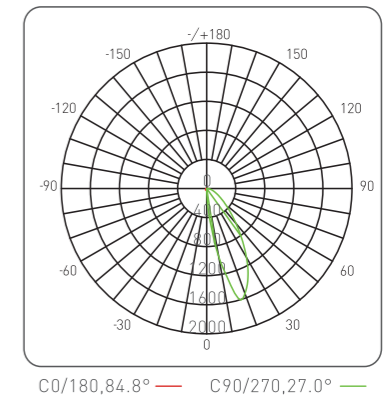

WALL LIGHT

EXCEL E275

- White RAL9003
- Grey RAL7045
- Anthracite RAL7016
- Black RAL9005

Koolmesh
-POWERED BY HYTRONIK
Bluetooth 5.0 SIG mesh

RGB light color available

WALL LIGHT

Dimensions

Photometrics

Features & Benefits

Excel, stylish cast-aluminum asymmetric light, is ideally used for stair, corridor, aisle, pathways, traffic routes. Thanks to uniform light on the ground, the luminaire mark out traffic routes and passageways efficiently, which help passers-by quickly adapt to even darker areas.

Function

Lumen Output

Model	Power	3000K	4000K	5000K	Colour Temp.	Lumen Efficiency
E275	18W	630lm	730lm	810lm (±10%)	3000K	35 lm/W
					4000K	40 lm/W
					5000K	45 lm/W

• Customized higher lumen output available

Specification

Input Voltage	CRI	Power Factor	SDCM	Beam Angle	Operation Temp.	IP/IK
220-240VAC	>80	>0.9	3	30°	-20 °C~+40 °C	IP65/IK10
Fitting Material	Class	Standard Lifespan	Premium Lifespan	Standard		
Cast Aluminum	I	L70B50: 50,000h	L70B50: 125,000h / L80B10: 65,000h	Standard	EN60598-2-1/EN55015/EN62778	