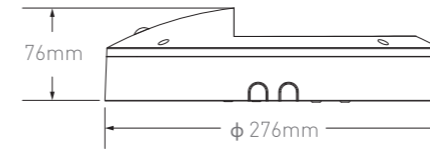

WALL LIGHT

Dimensions